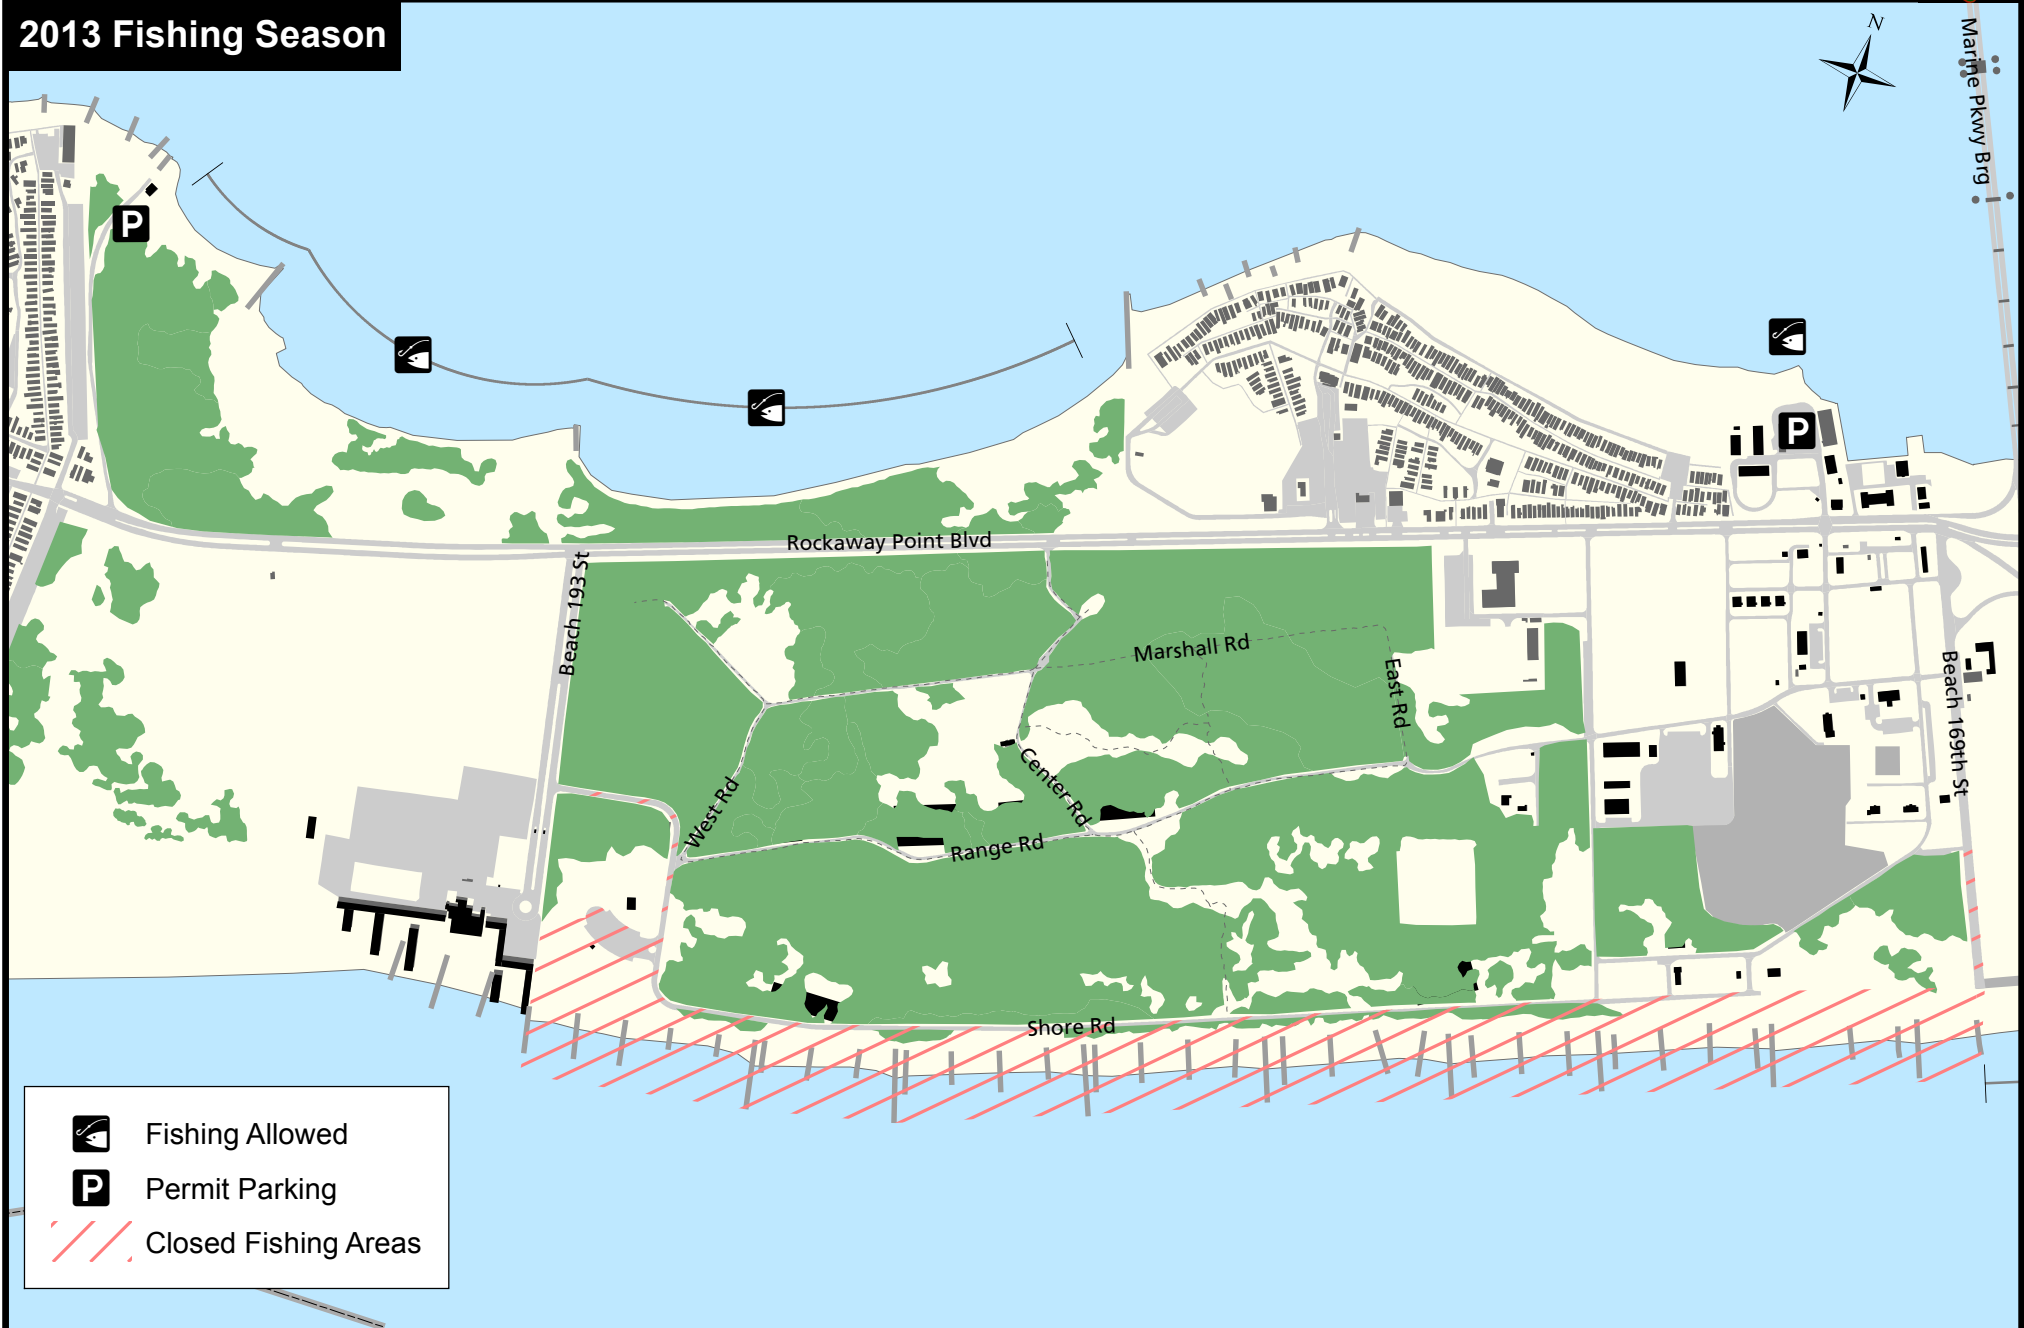

2013 Fishing Season

- Fishing Allowed
- Permit Parking
- Closed Fishing Areas